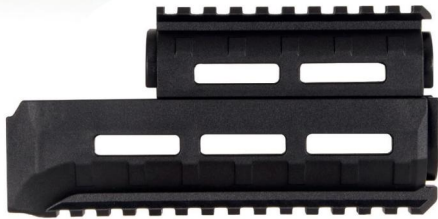

KEY-104

AR15 / M16 / M4
(15 DEGREE)

TAN

GRAY

GREEN

KEY-ARMA

KEY-200

AK47 / AK74

KEY-200

AK47 / AK74

KEY-201

AR15

KEY-300
Picatinny Rail

KEY-301
Picatinny Rail

KEY-302
Picatinny Rail

KEY-303
Picatinny Rail