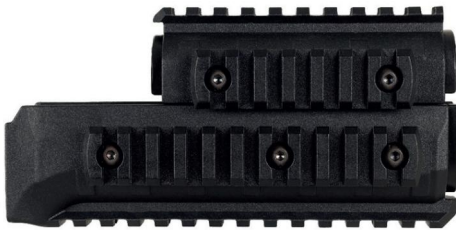

KEY-104

AR15 / M16 / M4
(15 DEGREE)

TAN

GRAY

GREEN

KEY-ARMA

KEY-200

AK47 / AK74

KEY-200

AK47 / AK74

KEY-201

AR15

KEY-300
Picatinny Rail

KEY-301
Picatinny Rail

KEY-302
Picatinny Rail

KEY-303
Picatinny Rail