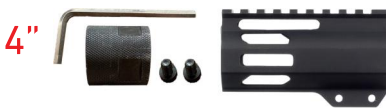

KEY-104

AR15 / M16 / M4
(15 DEGREE)

TAN

GRAY

GREEN

KEY-ARMA

KEY-200

AK47 / AK74

KEY-200

AK47 / AK74

KEY-201

AR15

KEY-300
Picatinny Rail

KEY-301
Picatinny Rail

KEY-302
Picatinny Rail

KEY-303
Picatinny Rail